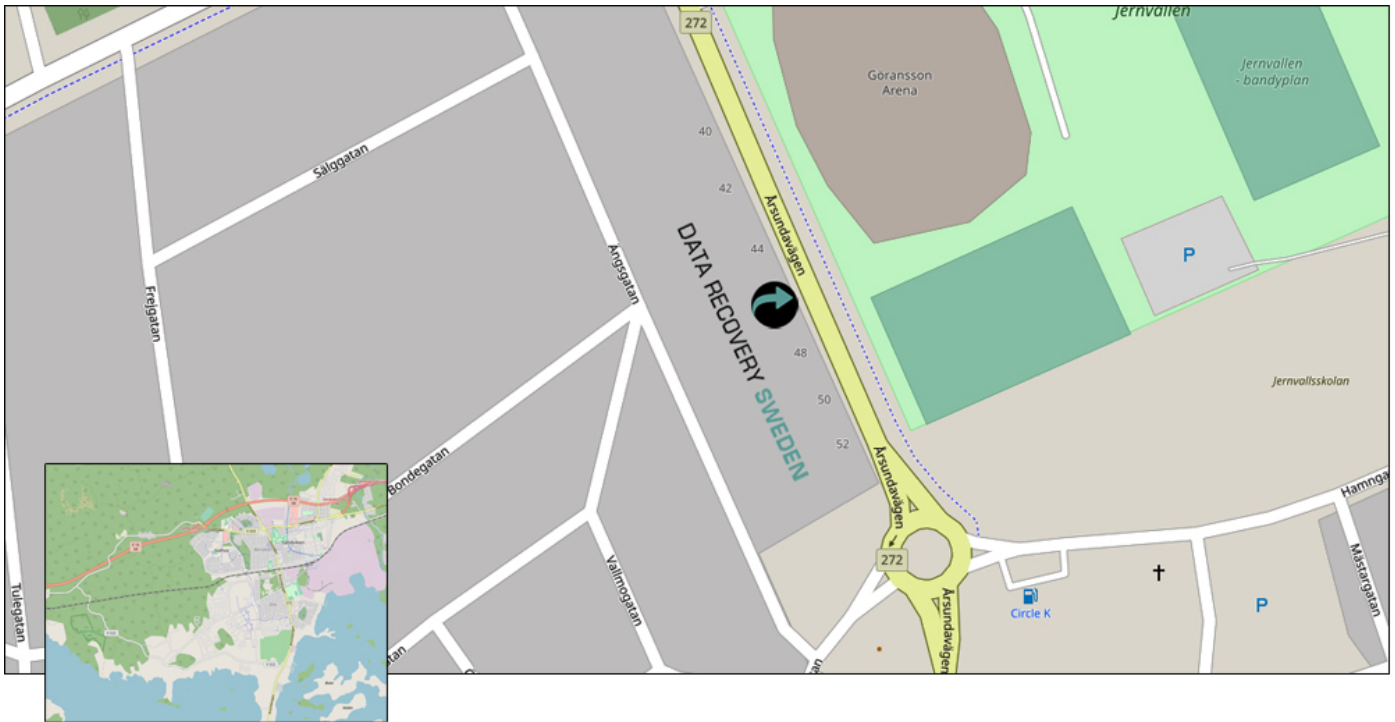

DIRECTIONS TO OUR FACILITY IN SWEDEN

Address: Details

Data Recovery Sweden
Årsundavägen 46
SE-811 61 Sandviken
Sweden

Travel by Road

- Head west on E16 from Gävle.
- Take exit 193 toward Route 272/Ockelbo/Sandviken Ö C/Sandvik 900m
- Continue onto Gävlevägen 350m
- At the roundabout, take the 1st exit and stay on Gävlevägen 2.1km
- At the roundabout, take the 3rd exit onto Sveavägen/Route 272 2km
- Arrive: Data Recovery Sweden
- Årsundavägen 46, 811 61 Sandviken

Travel by Rail

1. The closest railway station is Sandviken.
2. From the station, you can walk to us:
 - Head west on Fredriksgatan toward Södra Järngatan 650m
 - Turn left onto Årsundavägen/Route 272 850m
 - Arrive: Data Recovery Sweden
 - Årsundavägen 46, 811 61 Sandviken

GPS Location: 60°36'23.8"N 16°46'11.1"E

+46 (0)26 21 80 22
+46 (0)733 14 44 04

info@datarecoverysweden.se

Data Recovery Sweden
Årsundavägen 46, SE-811 61
Sandviken, Sweden